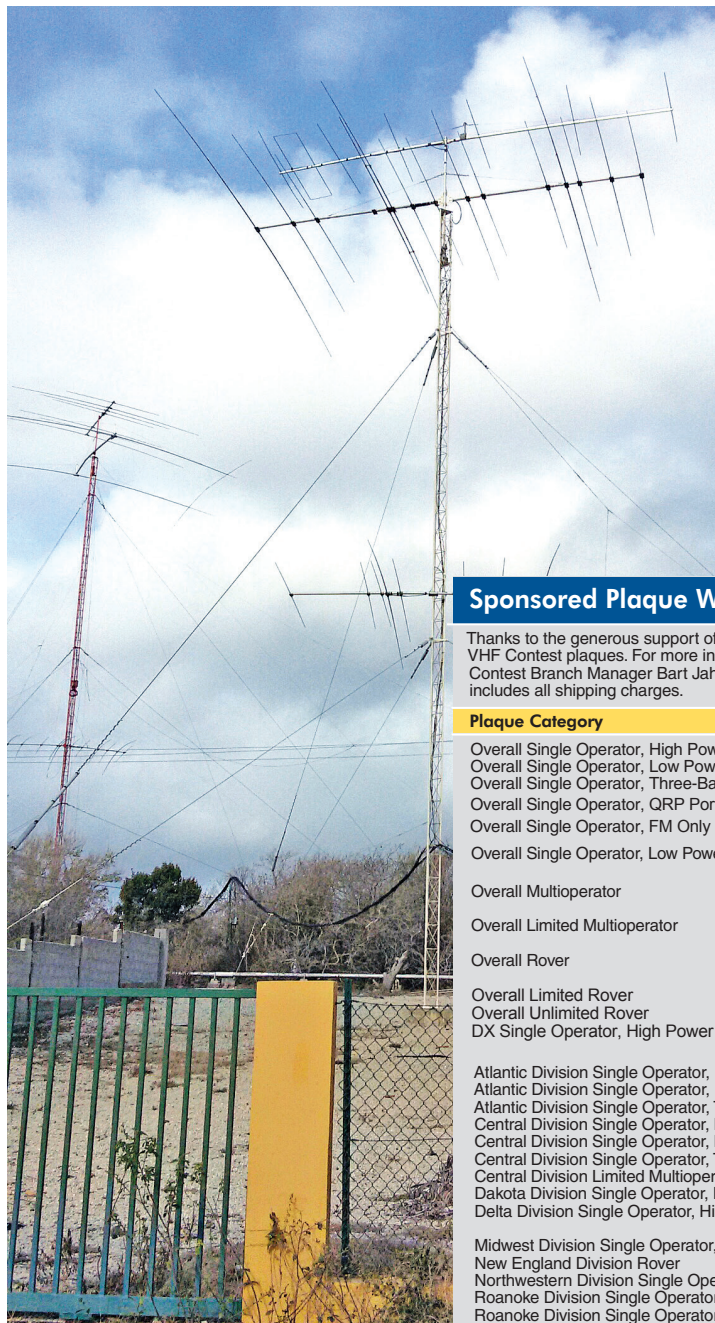

2018 ARRL June VHF Contest Results

This year's ARRL June VHF Contest took place June 9 – 11, 2018.

Full Results Online
 You can read the full results of the contest online at www.arrl.org/contest-results-articles. You'll find detailed analysis and more play-by-play, along with the full line scores. Improve your results by studying your log-checking report, too.